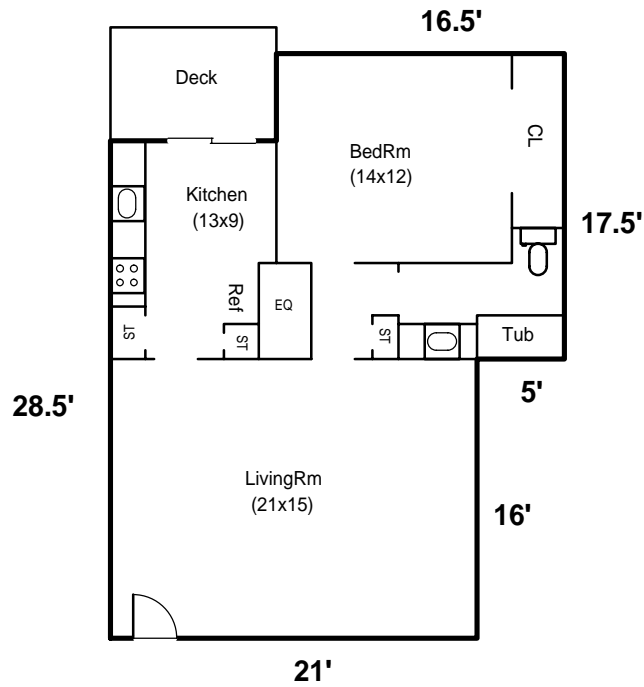

810 Lighthouse  
Unit 203  
Pacific Grove

Total Living Area  
750 SF  
(+/-)

In Memory of